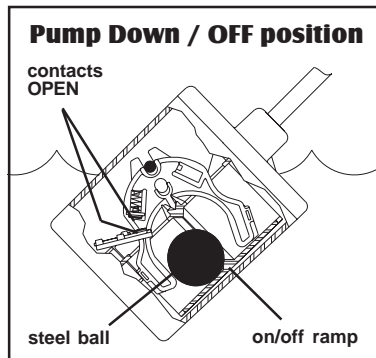

FEATURES

- Passed NSF Standard 61 protocol by an approved Water Quality Association laboratory.
- Heavy-duty contacts.
- Controls pumps up to 1/2 HP at 120 VAC and 1 HP at 230 VAC.
- Adjustable pumping range of 7 to 36 inches (18 to 91 cm).
- Includes standard mounting clamp and boxed packaging.
- UL Recognized for use in water and sewage.
- CSA Certified.
- Three-year limited warranty.

OPTIONS

This switch is available:

- for pump down or pump up applications as specified by part number.
- with a 120 VAC or 230 VAC piggy-back plug.
- without a plug for direct wiring in 120 VAC or 230 VAC applications.
- in standard cable lengths of 10, 15, 20, or 30 feet and 3, 5, 6, or 10 meters (longer lengths available).

SPECIFICATIONS

CABLE: flexible 16 gauge, 2 conductor (UL, CSA) SJOW, water-resistant (CPE)

FLOAT: 3.05 inch diameter x 3.56 inch long (7.75 x 9.04 cm) high impact, corrosion resistant, PVC housing for use in sewage and water up to 140°F (60°C)