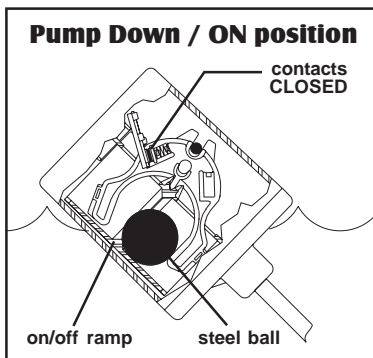

FEATURES

- Passed NSF Standard 61 protocol by an approved Water Quality Association laboratory.
- Heavy-duty contacts.
- Controls pumps up to 1/2 HP at 120 VAC and 1 HP at 230 VAC.
- Adjustable pumping range of 7 to 36 inches (18 to 91 cm).
- Includes standard mounting clamp and boxed packaging.
- UL Recognized for use in water and sewage.
- CSA Certified.
- Three-year limited warranty.

OPTIONS

This switch is available:

- for pump down or pump up applications as specified by part number.
- with a 120 VAC or 230 VAC piggy-back plug.
- without a plug for direct wiring in 120 VAC or 230 VAC applications.
- in standard cable lengths of 10, 15, 20, or 30 feet and 3, 5, 6, or 10 meters (longer lengths available).

SPECIFICATIONS

CABLE: flexible 16 gauge, 2 conductor (UL, CSA) SJOW, water-resistant (CPE)

FLOAT: 3.05 inch diameter x 3.56 inch long (7.75 x 9.04 cm) high impact, corrosion resistant, PVC housing for use in sewage and water up to 140°F (60°C)